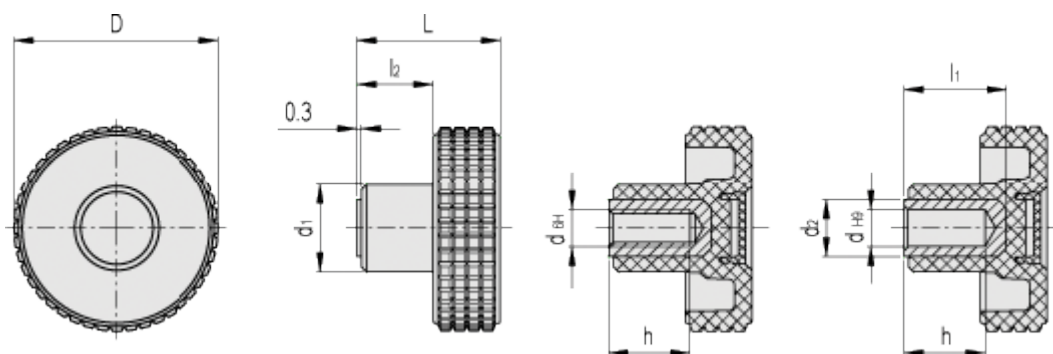

Data Sheet

Article number: 23020344269

Description: E+G Fingergreb MBT.50-B-M10-C9, black centre cap

Measures

D = 50

d1 = 20

d2 = -

dH6 = M10

dH9 = -

h = 18

L = 33

l1 = -

l2 = 16